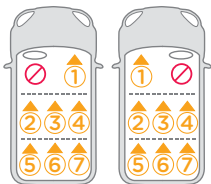

DE Vehicle Fitting Information

1. Es handelt sich hier um ein "i-Size" Kinderrückhaltesystem, das gemäß UN Regulation No.129 für die Verwendung auf i-Size kompatiblen Fahrzeugsitzen (gemäß Fahrzeughandbuch) zugelassen ist.

2. Bei Zweifeln kontaktieren Sie Ihren Fachhändler oder den Hersteller des Kindersitzrückhaltesystems.

Fahrzeugsitzen geeignet. Die Sitznummerierung im links abgebildeten Fahrzeugdiagramm entspricht den Nummerierungen in der nachfolgenden Kompatibilitätsliste.

Liegt eine Freigabe für die Kindersitzmontage vor, wird dies mit • angezeigt.

Konnte keine Montagefreigabe seitens Kindersitzhersteller erteilt werden, wird dies mit x angezeigt

Fahrzeuge mit einem Staufach im Fußraum werden mit **SBI!**

Angezeigt. Die Sitzpositionen mit Staufach im Fußraum sind mit **!** markiert. Setzen Sie sich bitte in diesem Fall unbedingt mit dem Fahrzeughersteller bzw. Ihrer Vertragswerkstatt in Verbindung, da eine Montage nur bedingt möglich erscheint.

Falls möglich, befestigen Sie das Kinderrückhaltesystem STETS auf den hinteren Fahrzeugsitzen, um Ihrem Kind die größtmögliche Sicherheit zu bieten.

Bei rückwärts-gerichteter Kindersitznutzung am Beifahrersitz stellen Sie **UNBEDINGT** sicher, dass der Airbag deaktiviert wird.

Sollte Ihr Fahrzeug nicht in der beigefügten Typenliste vorhanden sein, kontaktieren Sie entweder den Kindersitzhersteller oder Ihren Fachhändler.

Fahrzeuge mit Elektro- oder Hybridantrieb sind mit ⚡ gekennzeichnet.

Diese Montageliste wurde mit Hilfe wissenschaftlicher Daten, die sowohl vom Fahrzeug als auch vom Autositz erfasst wurden, erstellt. Bezüglich der Genauigkeit dieser Liste wird keine Haftung übernommen. Sie dient ausschließlich als Orientierungshilfe. Sie sollten zum Zeitpunkt des Kaufs prüfen, ob der gewünschte Sitz mit Ihrem Fahrzeug kompatibel ist.