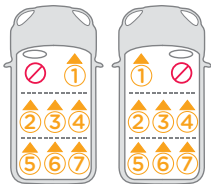

Joie™

spin 360™ GTi

enhanced child restraint

check my fit in your car

child restraint-to-vehicle fit guide

scan here to
check the most
up to date list

GB Vehicle Fitting Information

1. This is an i-Size Enhanced Child Restraint System. It is approved according to UN Regulation No.129, for use in i-Size compatible vehicle seating positions as indicated by vehicle manufacturers in the vehicle users' manual.
2. If in doubt, consult either the Enhanced Child Restraint System manufacturer or the retailer.

Seat positions in other cars may also be suitable to accept the child restraint.

The numbers on the diagram below correspond with the vehicle fitting positions listed in the following pages.

It will fit vehicles with positions approved as ISOFIX positions (as detailed in the vehicle handbook), depending on the category of the child restraint and of the fixture.